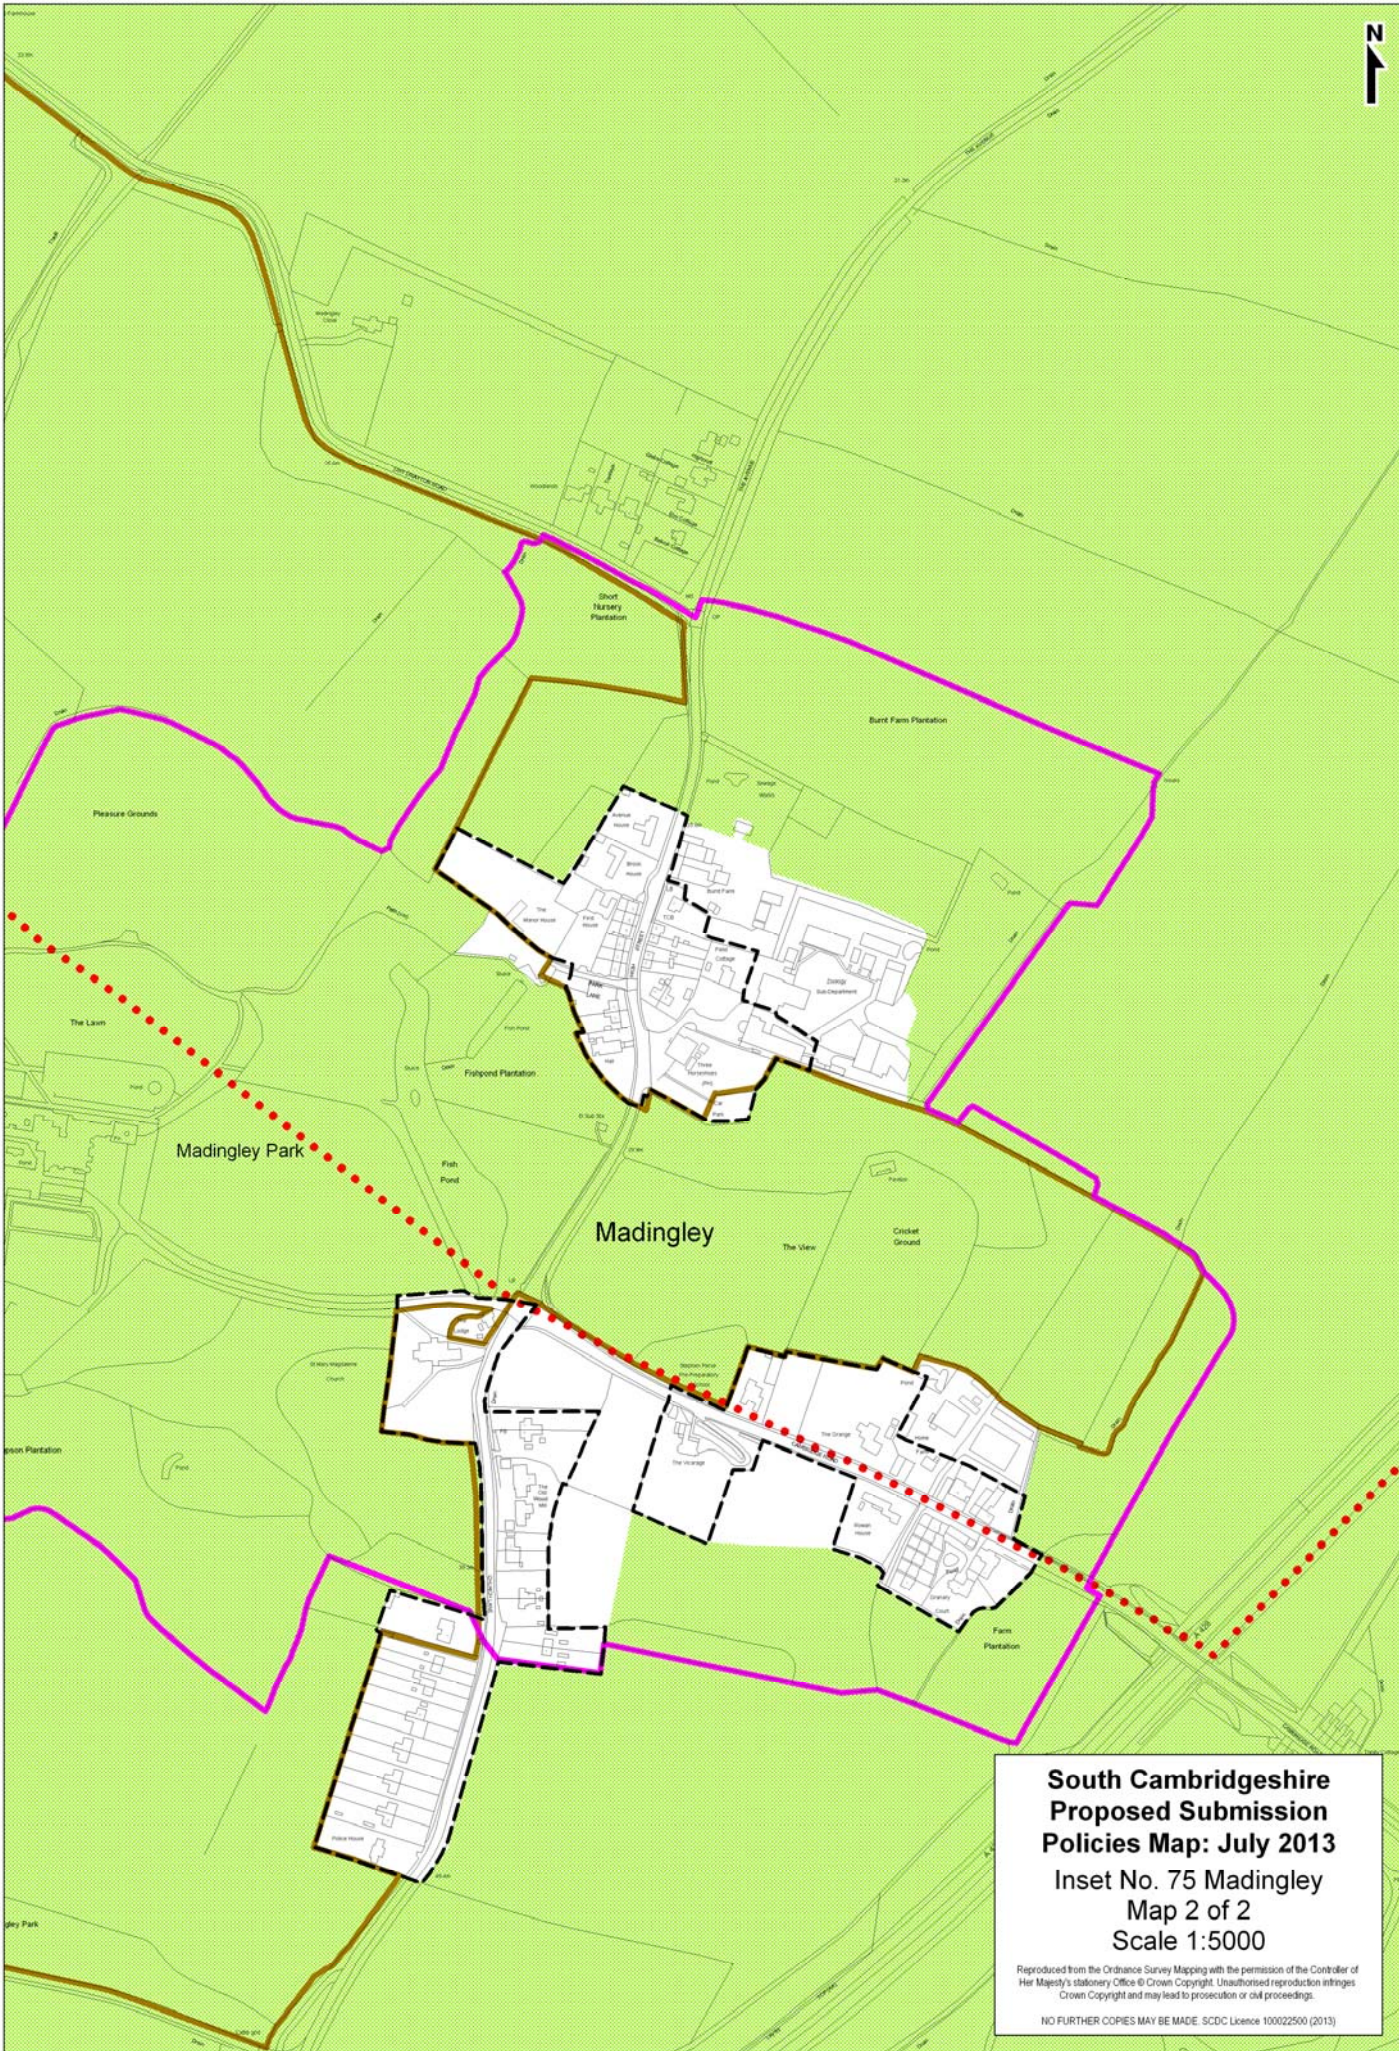

**South Cambridgeshire
Proposed Submission
Policies Map: July 2013**
Inset No. 75 Madingley
Map 2 of 2
Scale 1:5000