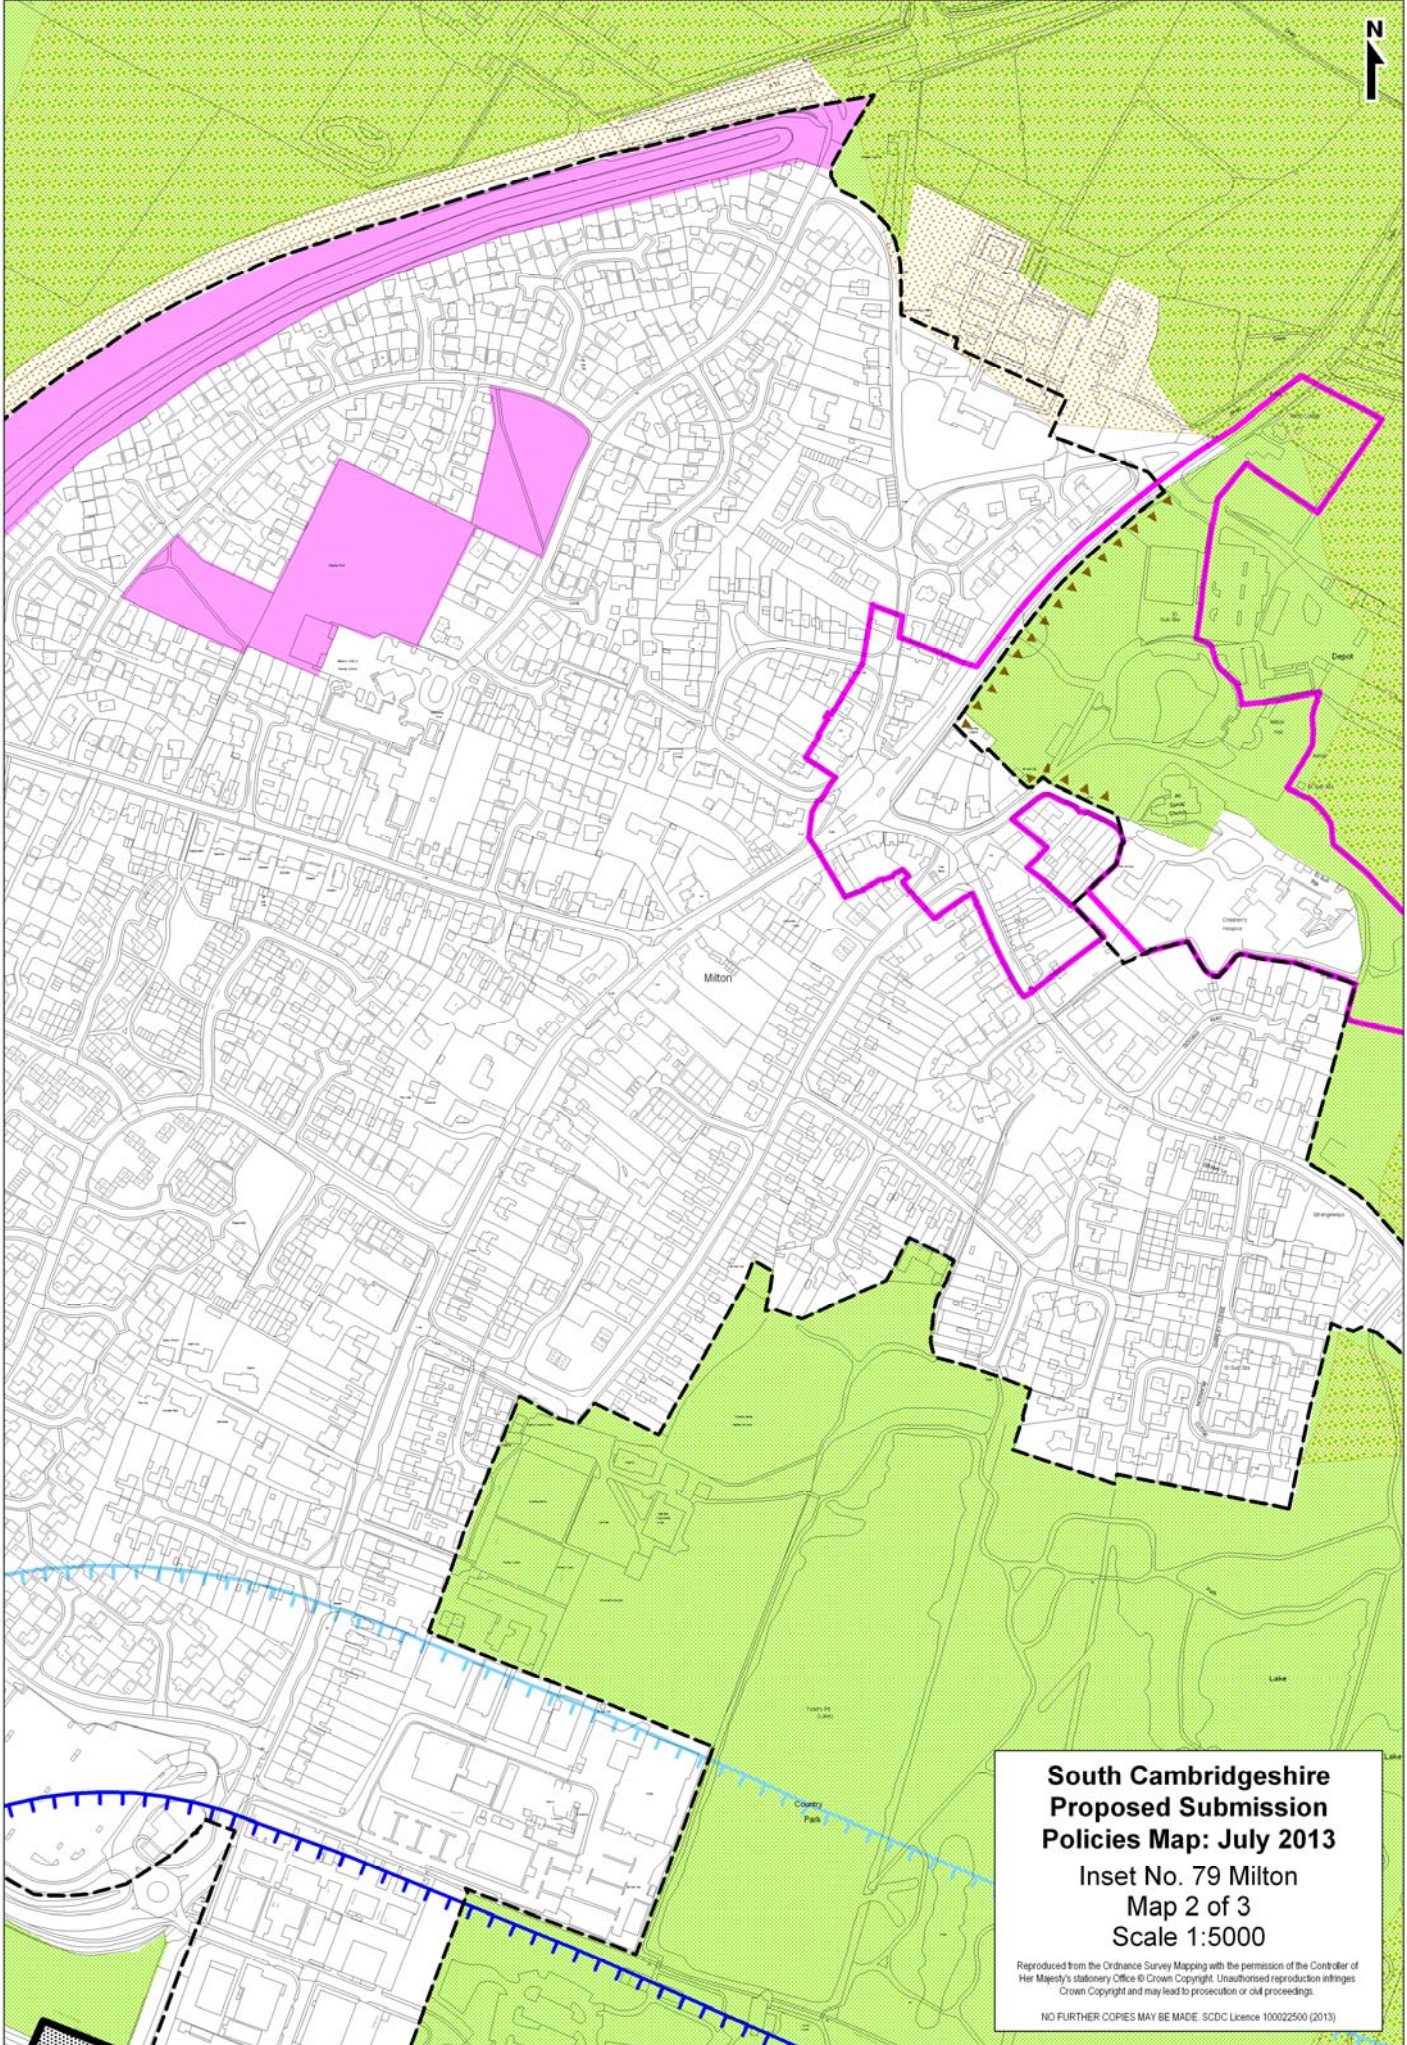

**South Cambridgeshire
Proposed Submission
Policies Map: July 2013**

Inset No. 79 Milton
Map 2 of 3
Scale 1:5000