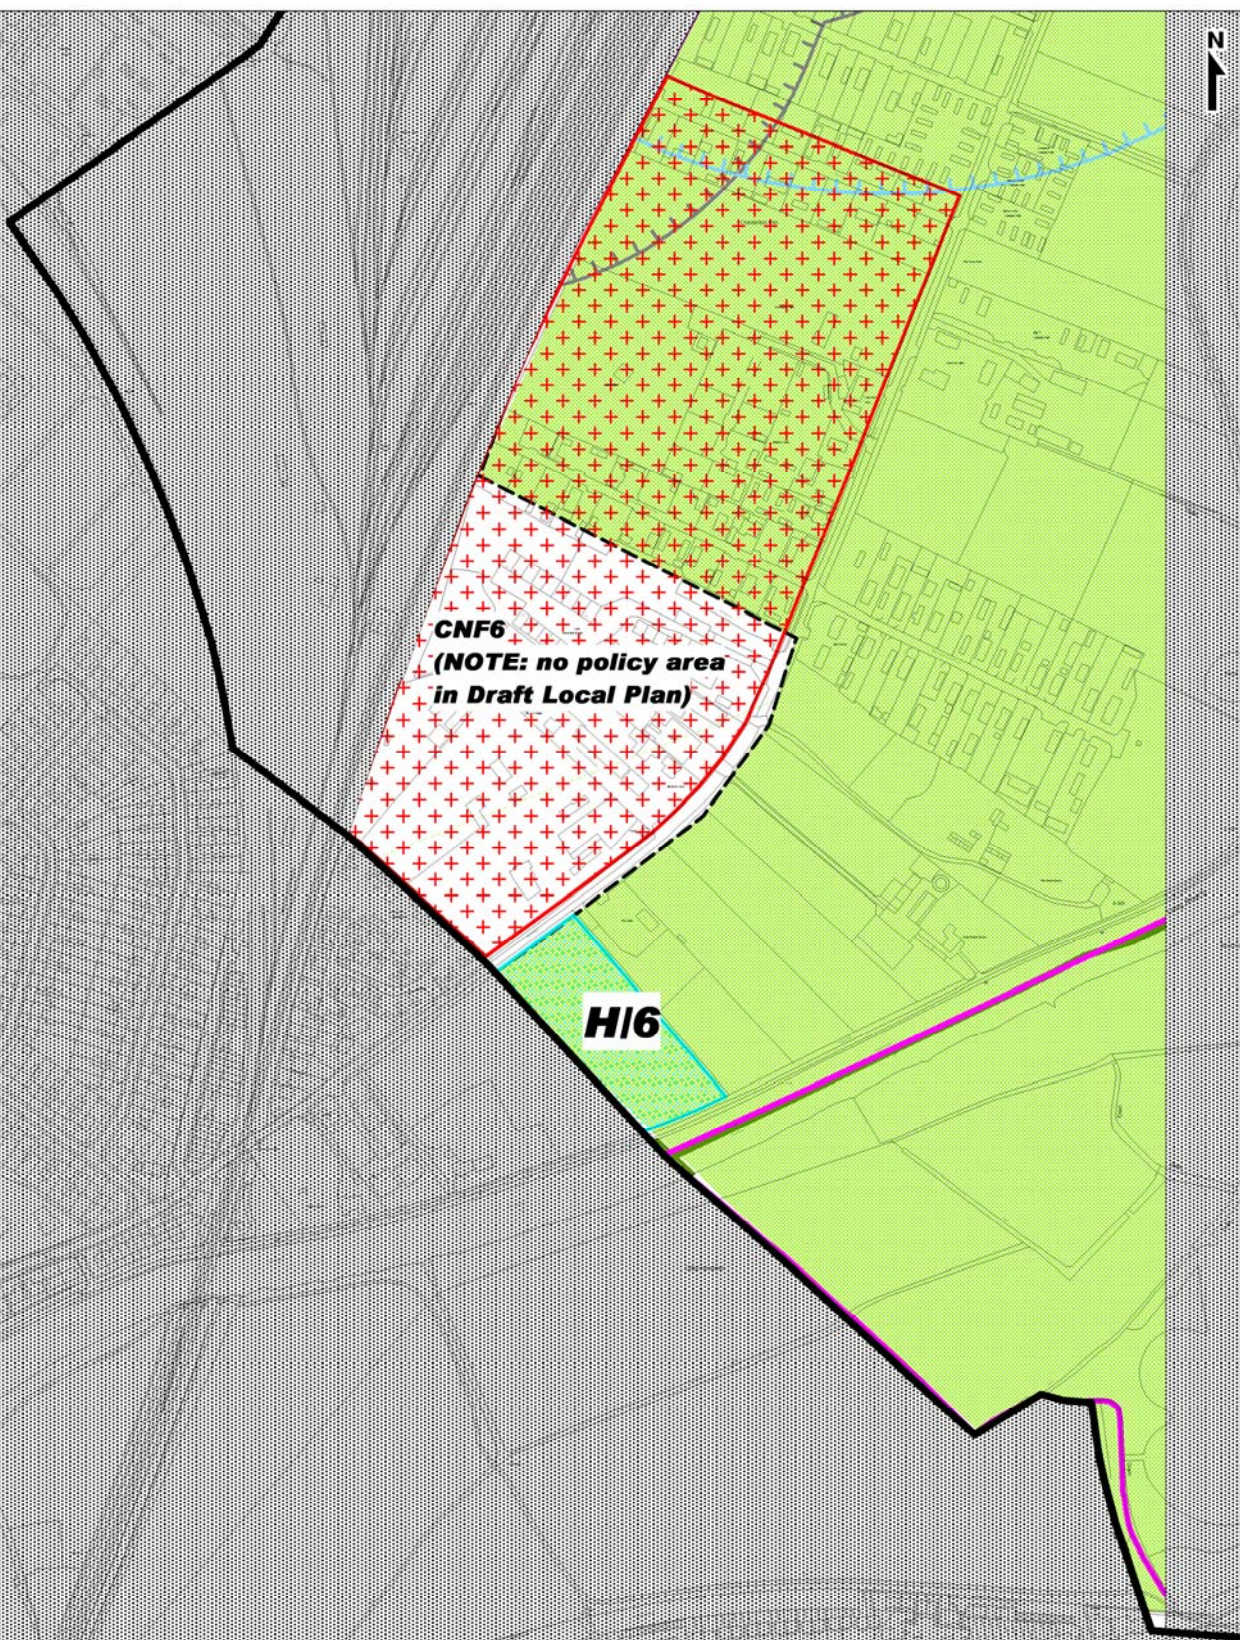

**South Cambridgeshire
Proposed Submission
Policies Map: July 2013**

Inset No. 80 Milton
Residential Moorings
Map 1 of 1
Scale 1:5000