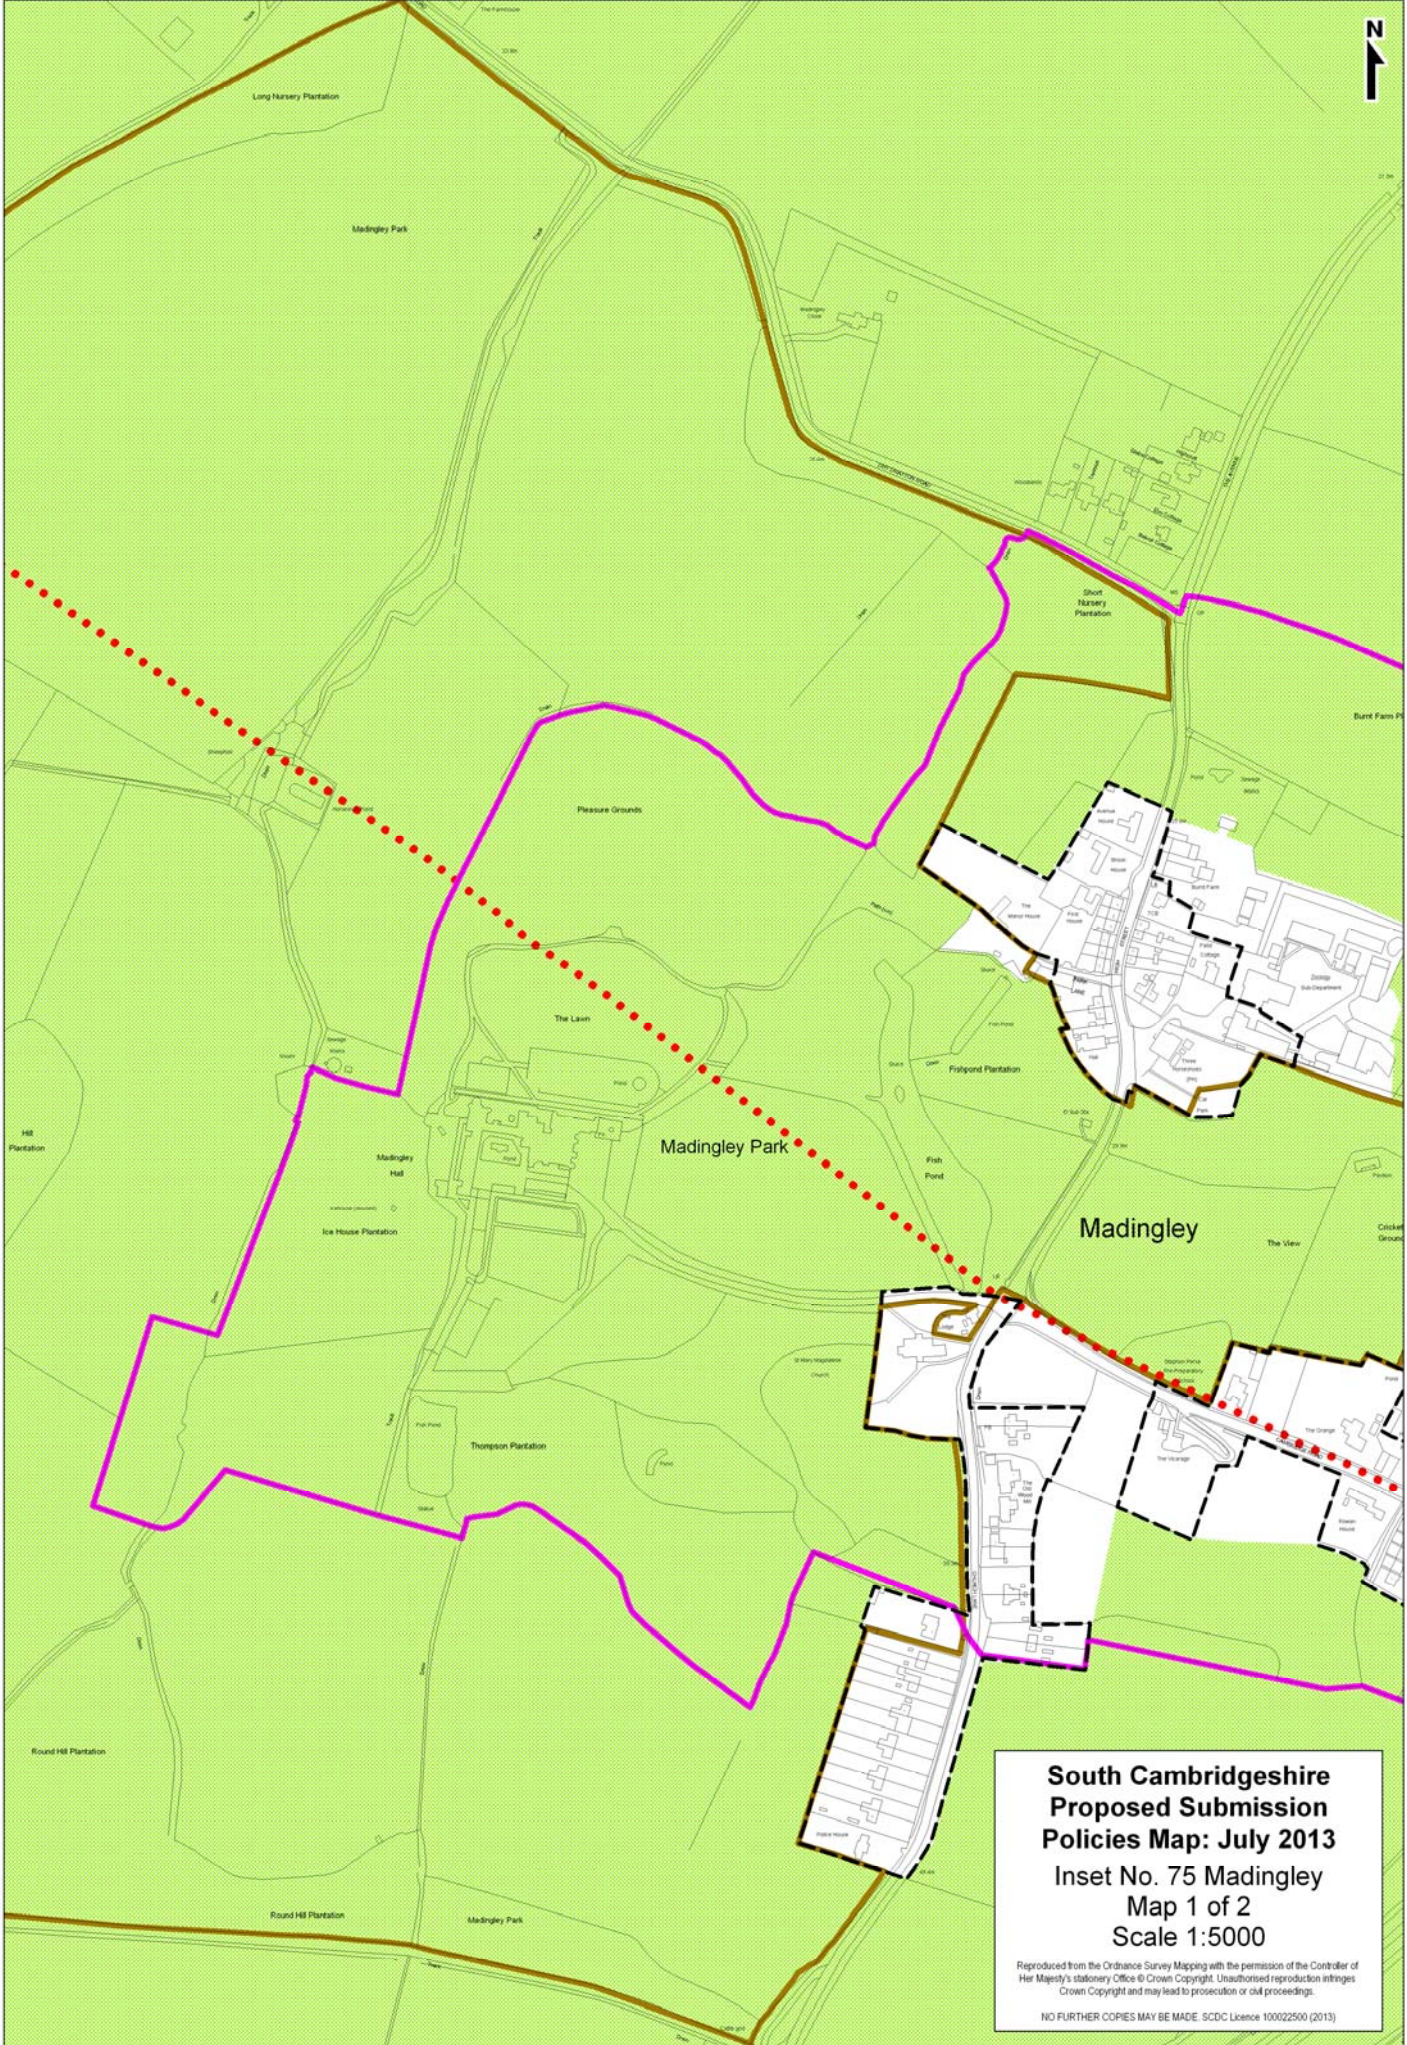

**South Cambridgeshire
Proposed Submission
Policies Map: July 2013**
Inset No. 75 Madingley
Map 1 of 2
Scale 1:5000