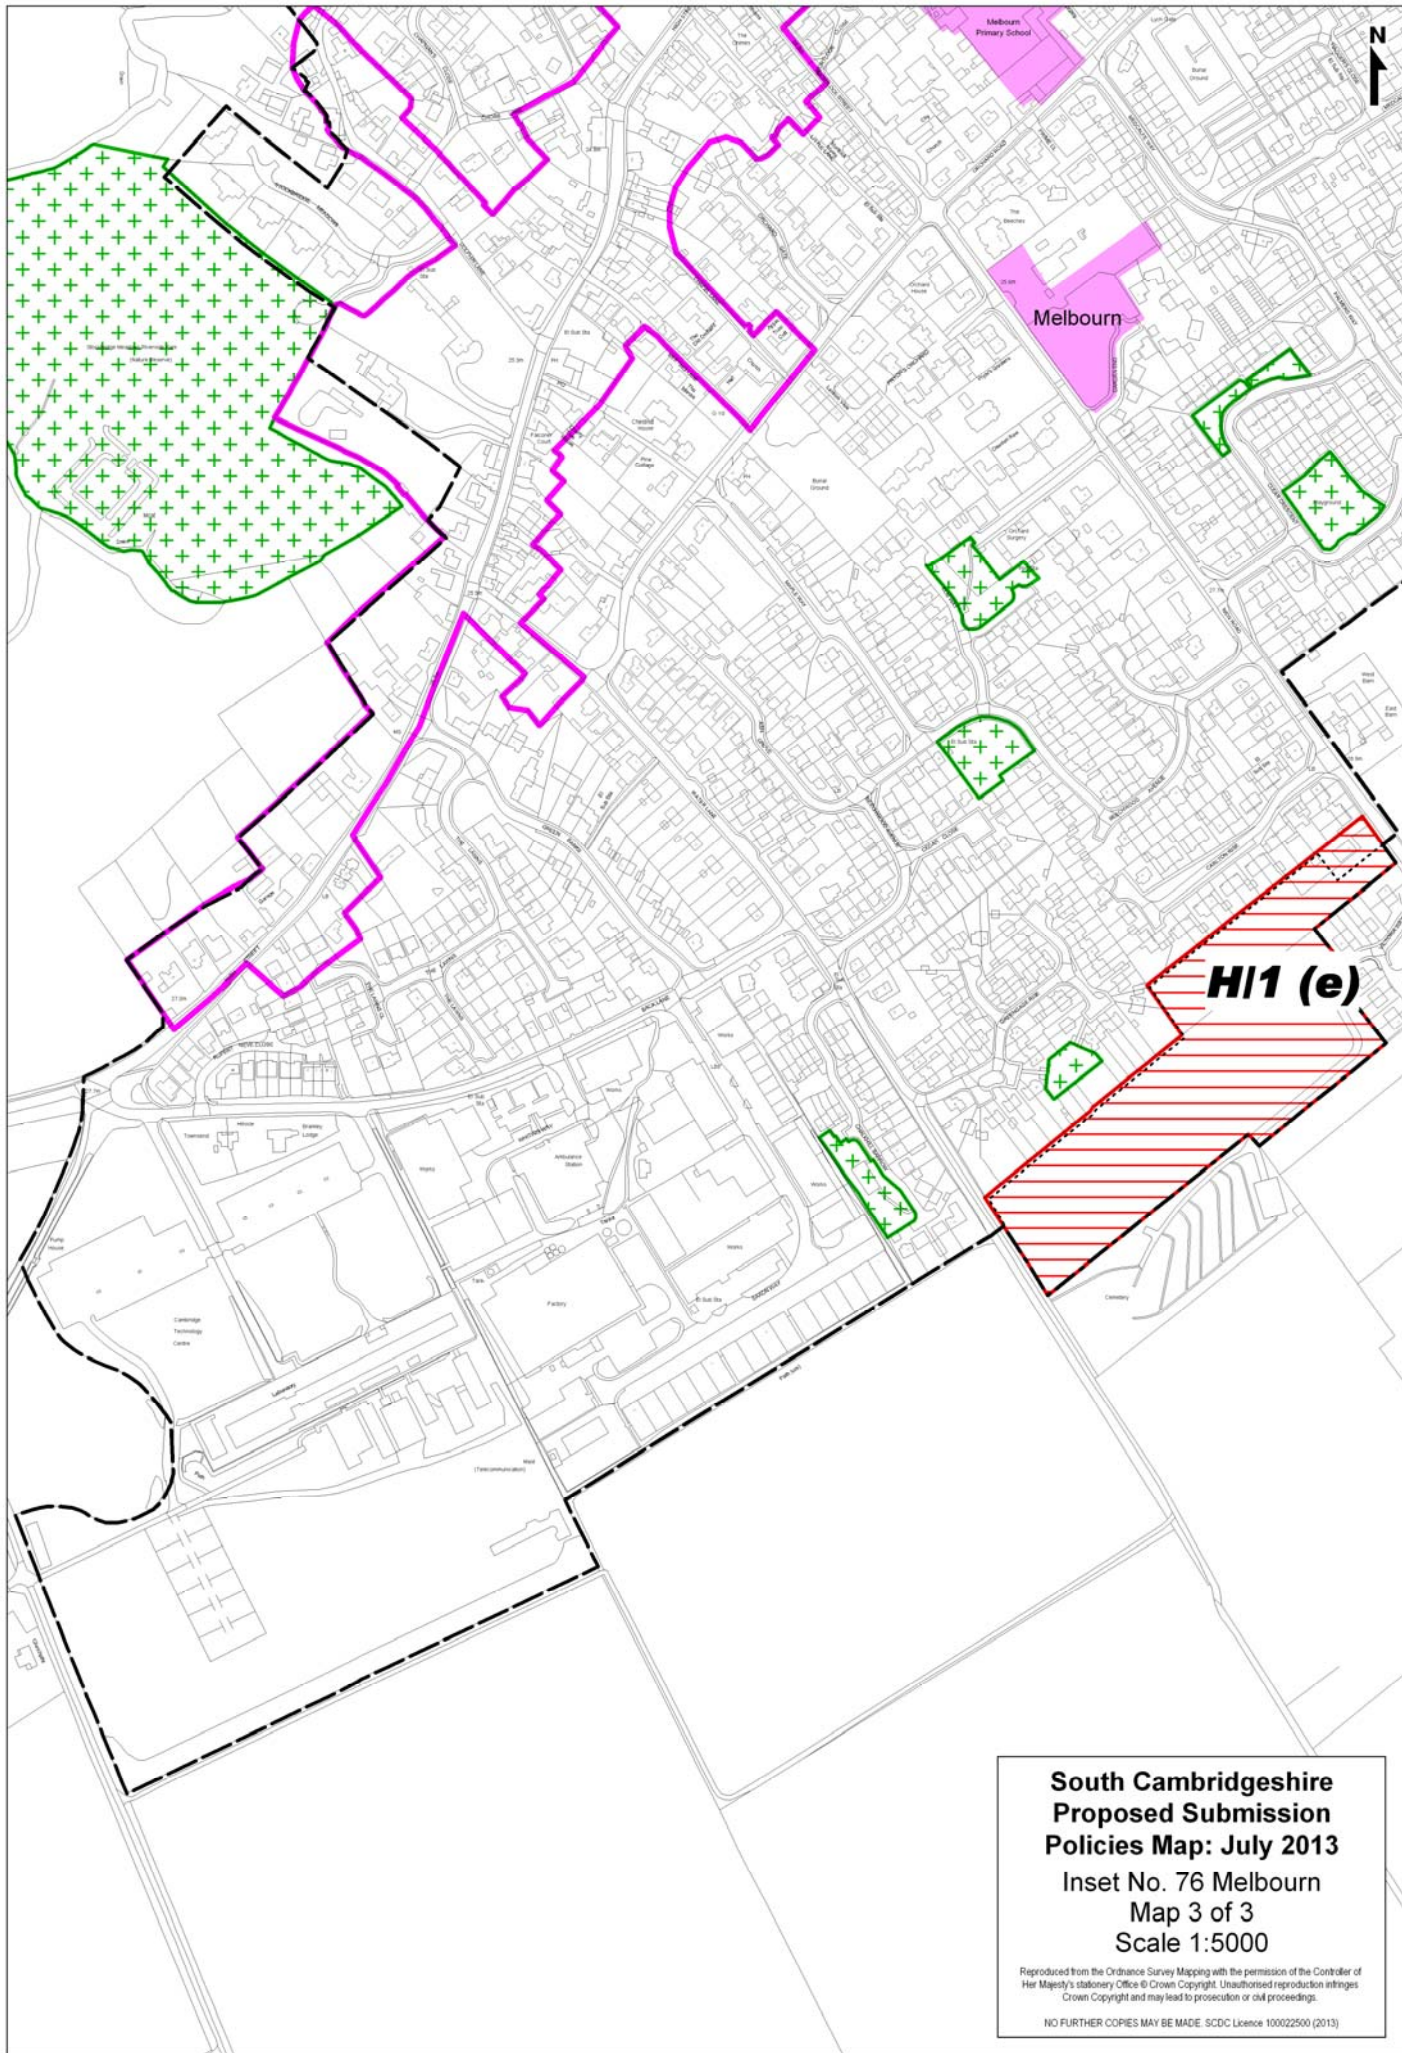

**South Cambridgeshire
Proposed Submission
Policies Map: July 2013**
Inset No. 76 Melbourn
Map 3 of 3
Scale 1:5000