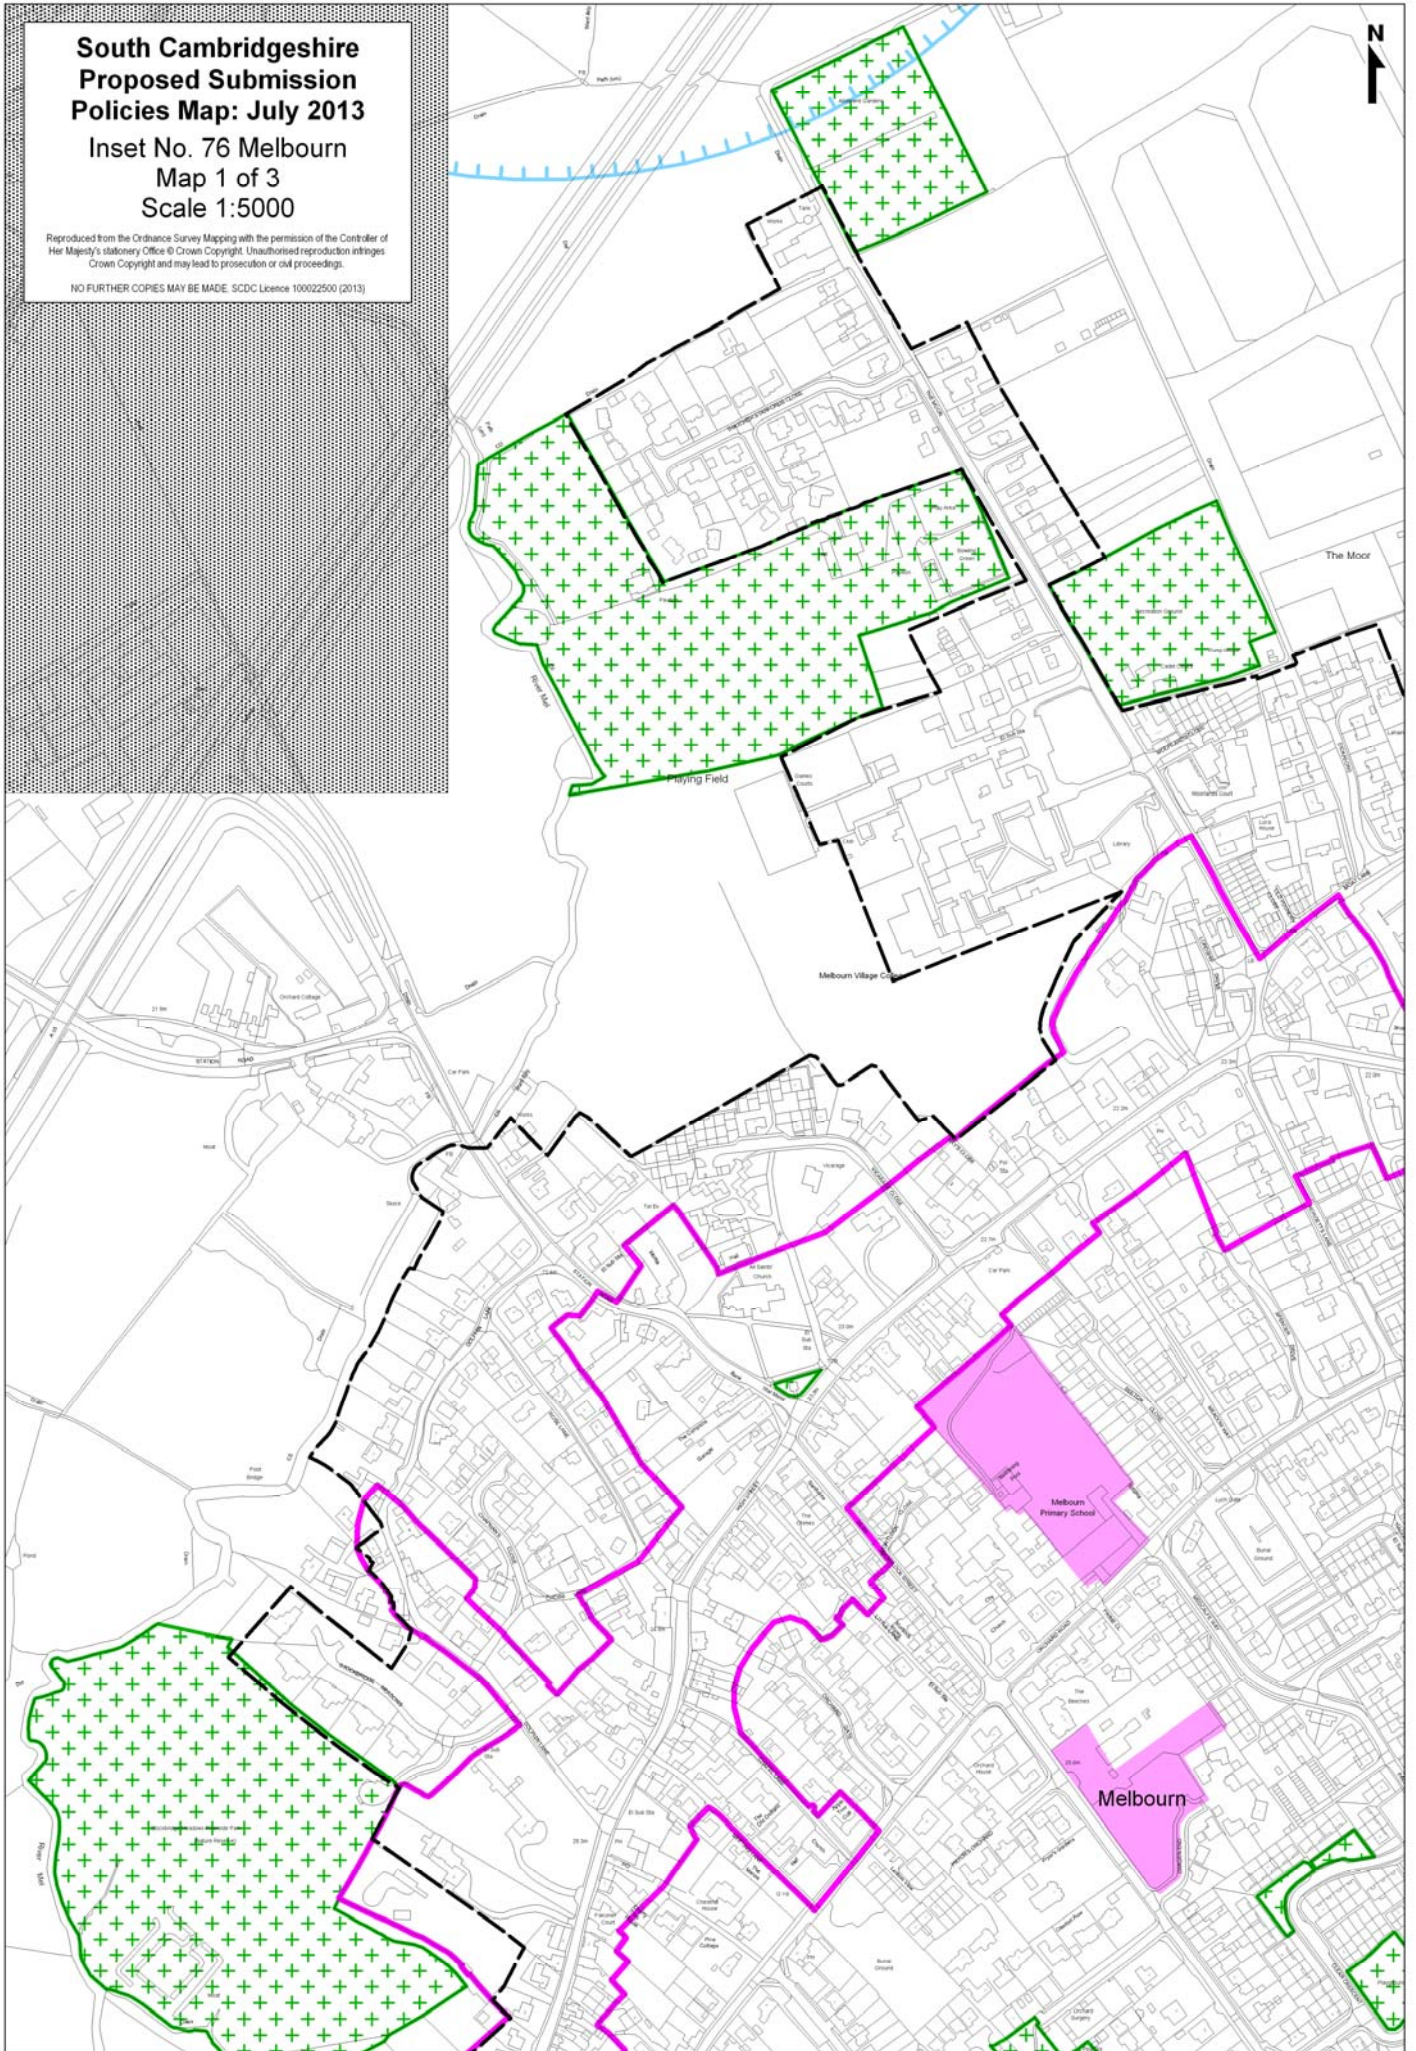

**South Cambridgeshire
Proposed Submission
Policies Map: July 2013**

**Inset No. 76 Melbourn
Map 1 of 3
Scale 1:5000**