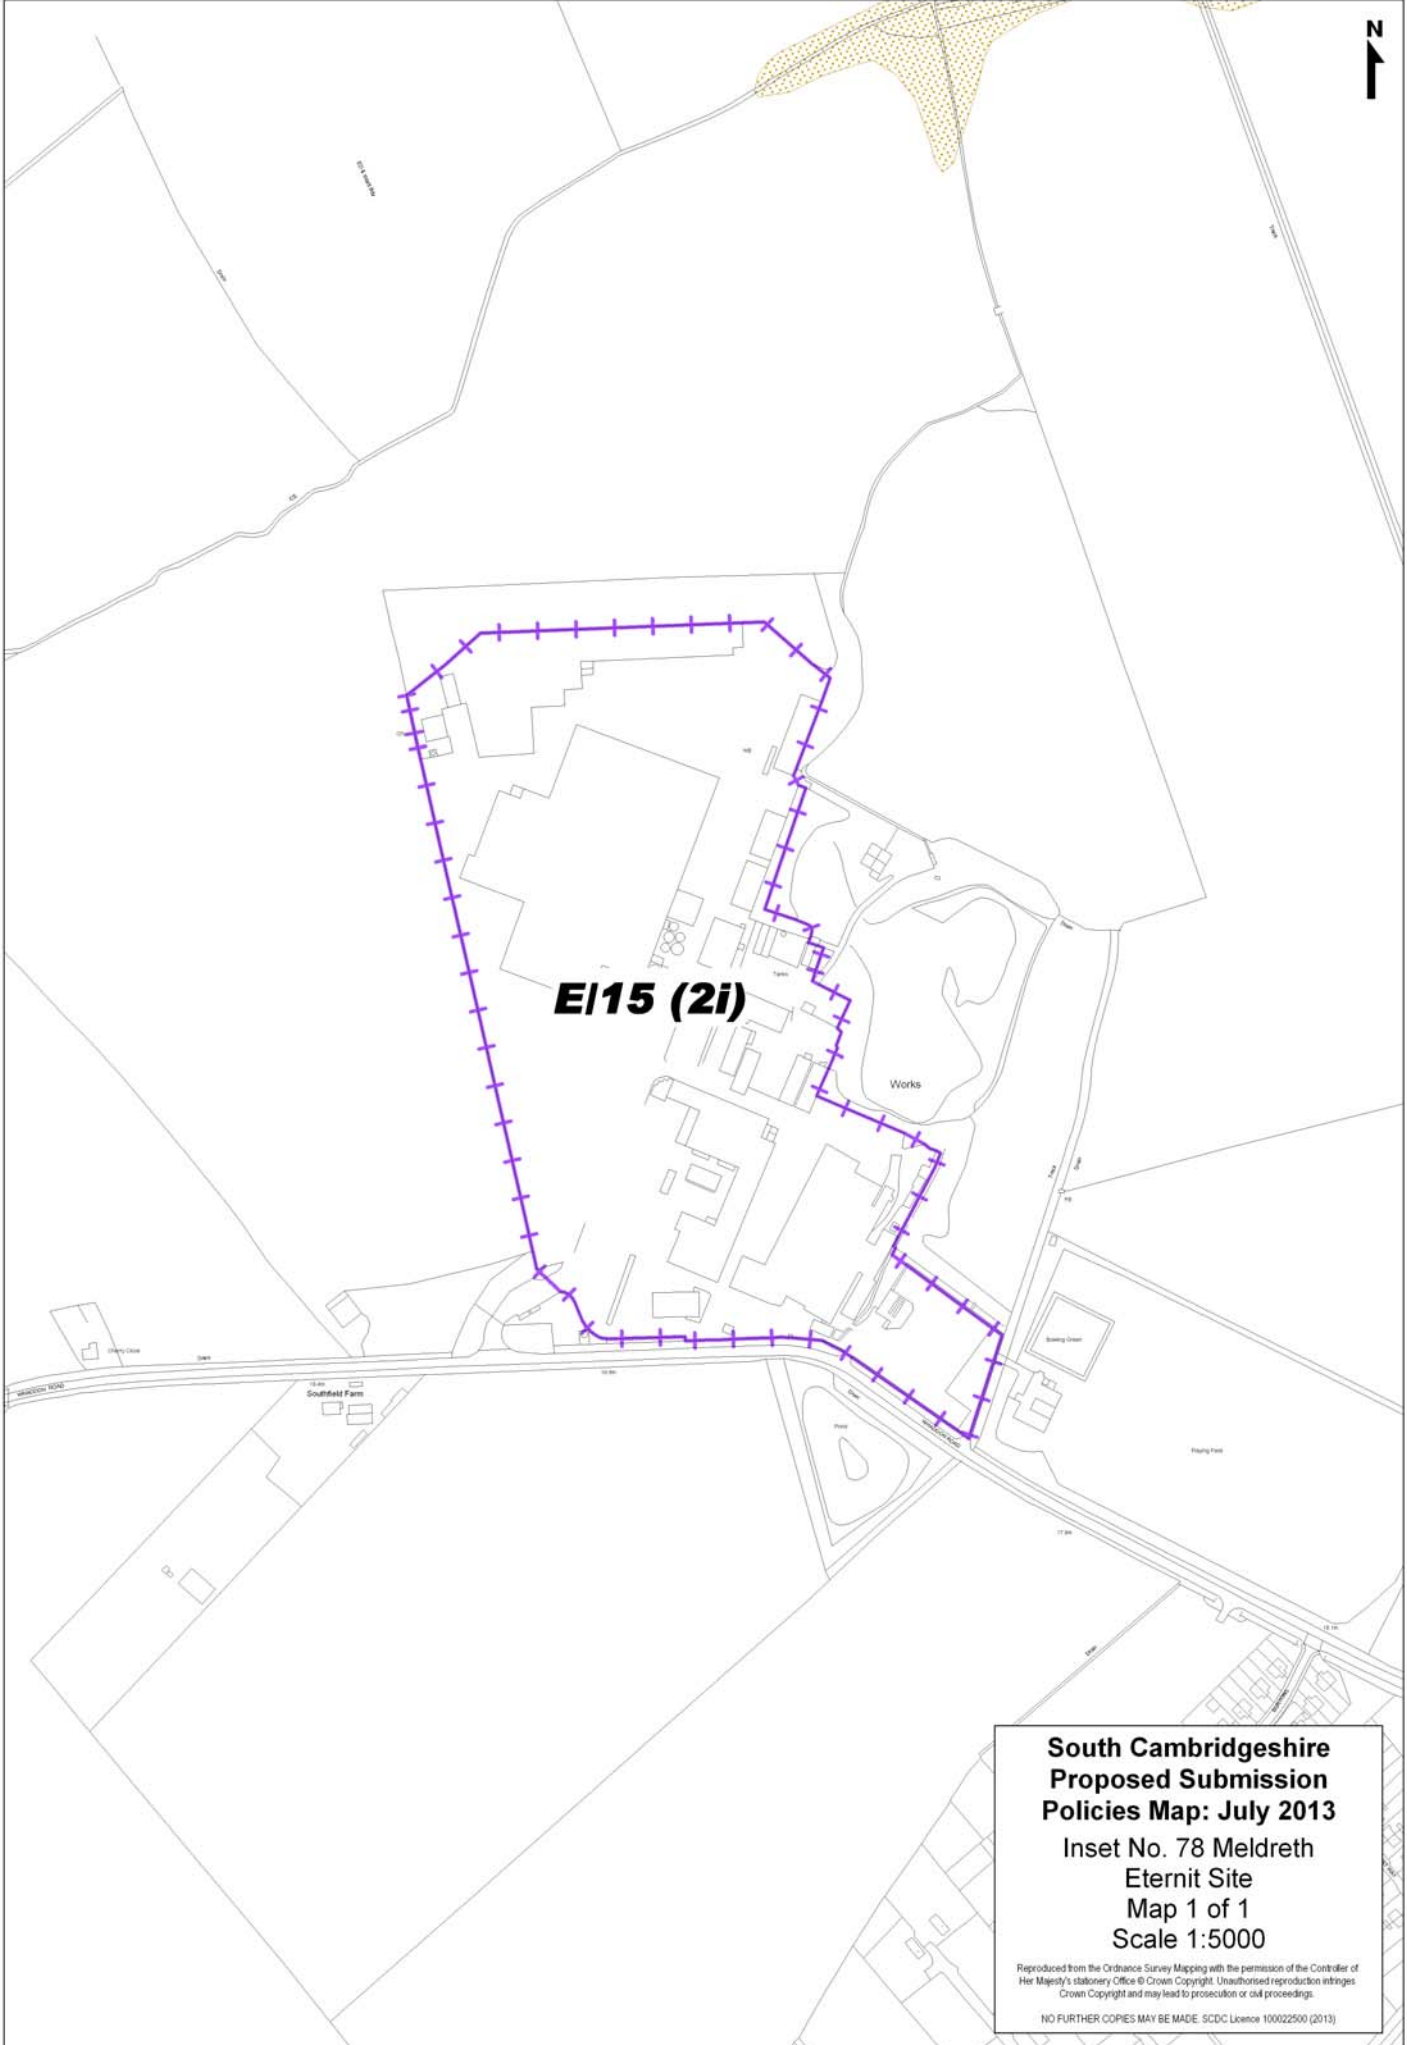

EI15 (2i)

Works

Southfield Farm

**South Cambridgeshire
Proposed Submission
Policies Map: July 2013**
Inset No. 78 Meldreth
Eternit Site
Map 1 of 1
Scale 1:5000

NO FURTHER COPIES MAY BE MADE. SDCDC Licence 100022500 (2013)