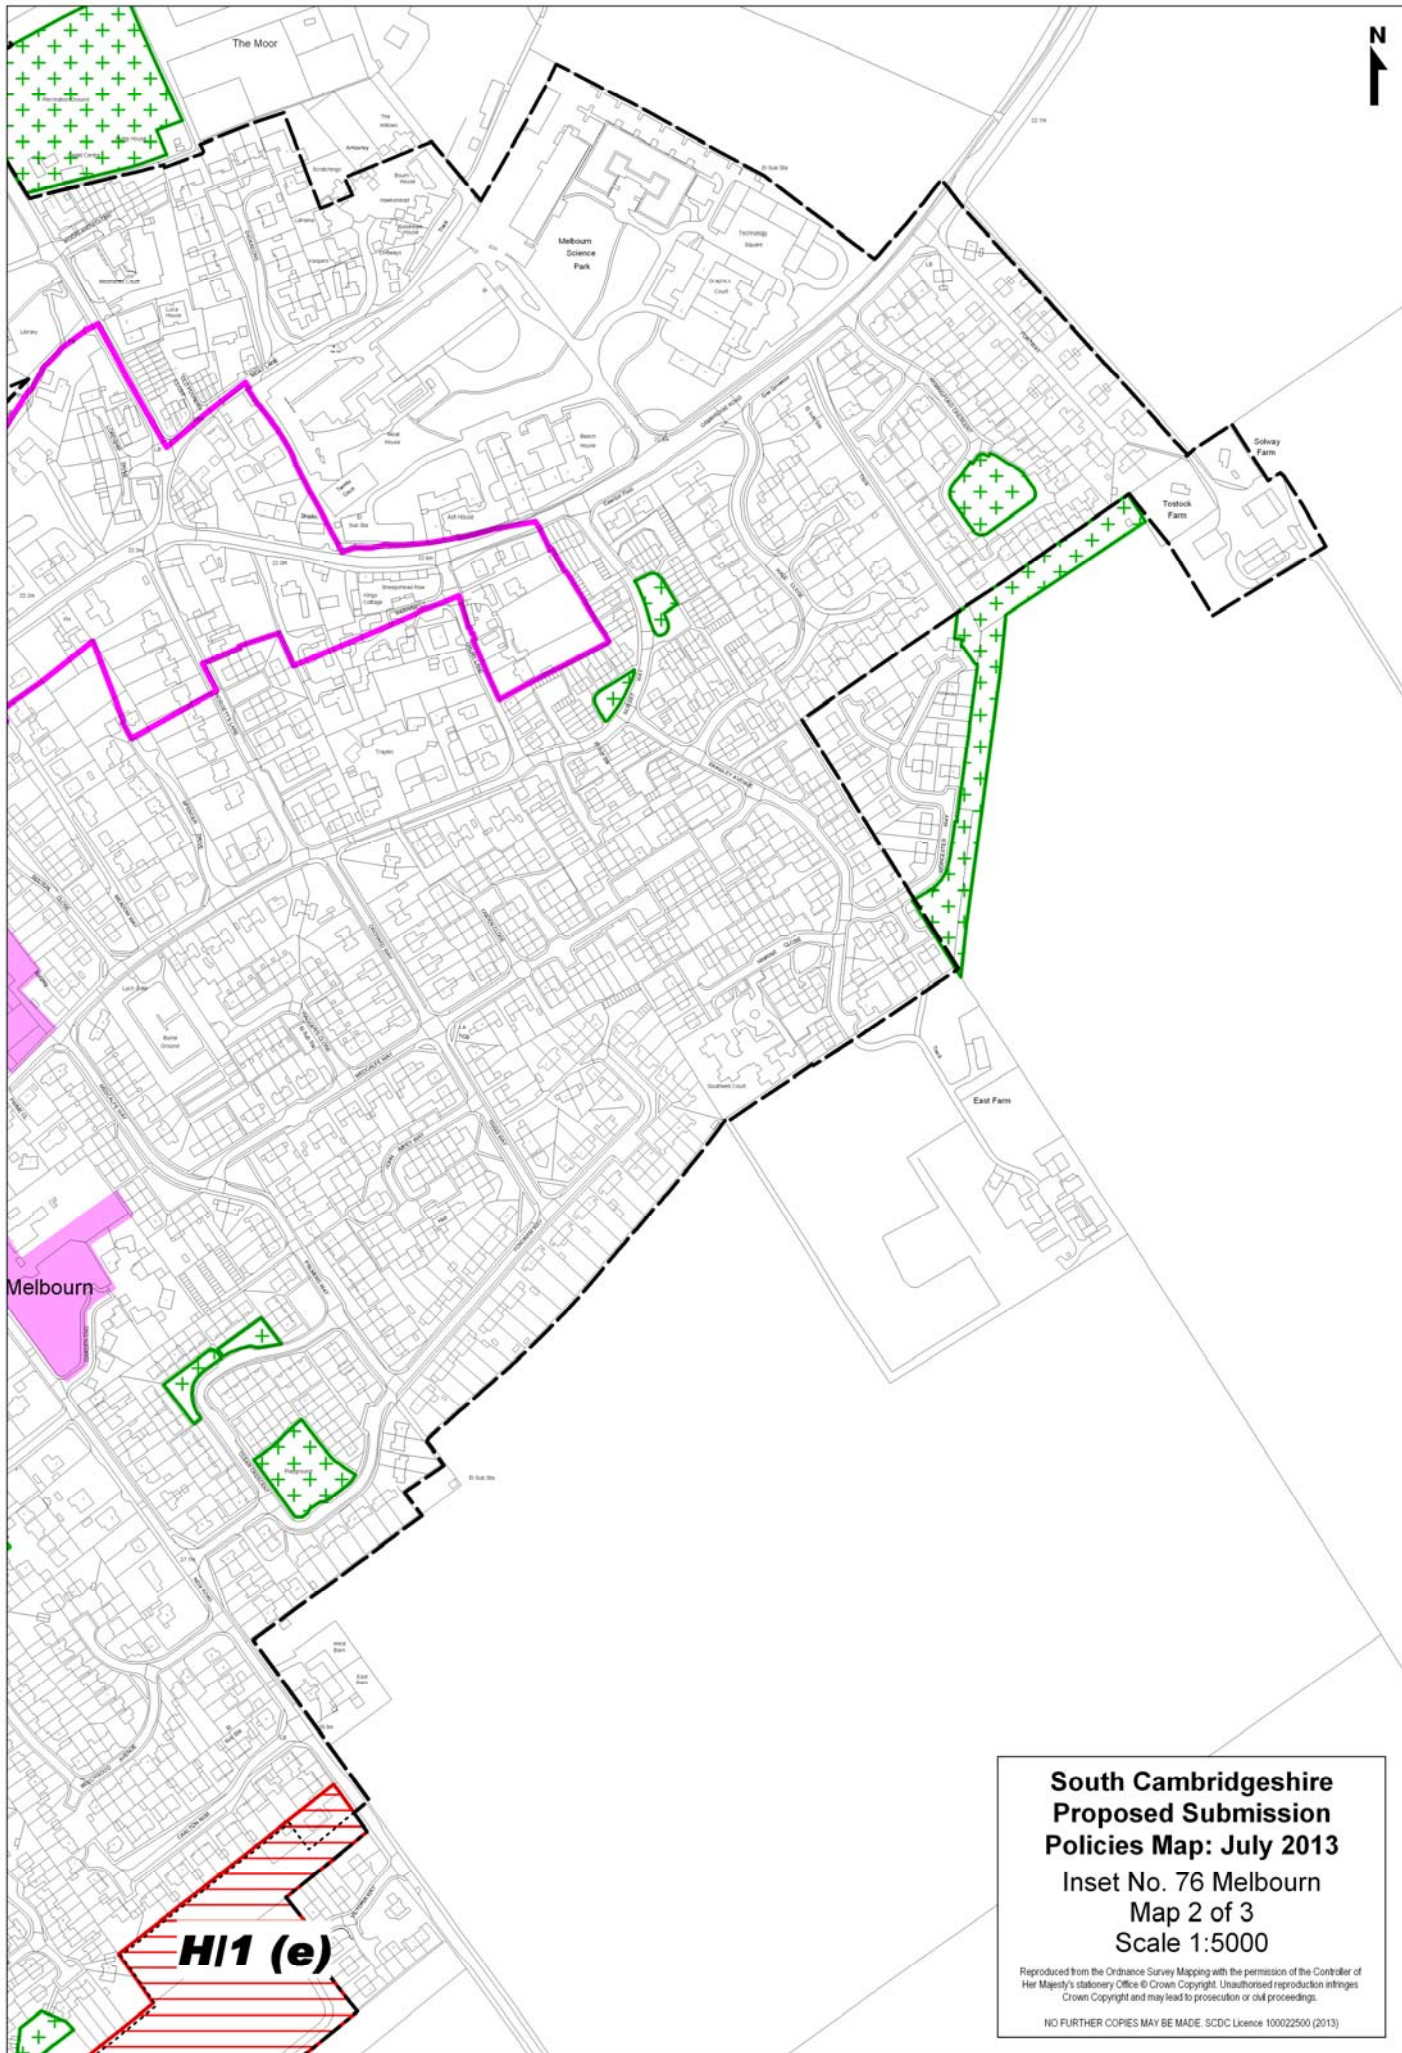

**South Cambridgeshire
Proposed Submission
Policies Map: July 2013**
Inset No. 76 Melbourn
Map 2 of 3
Scale 1:5000