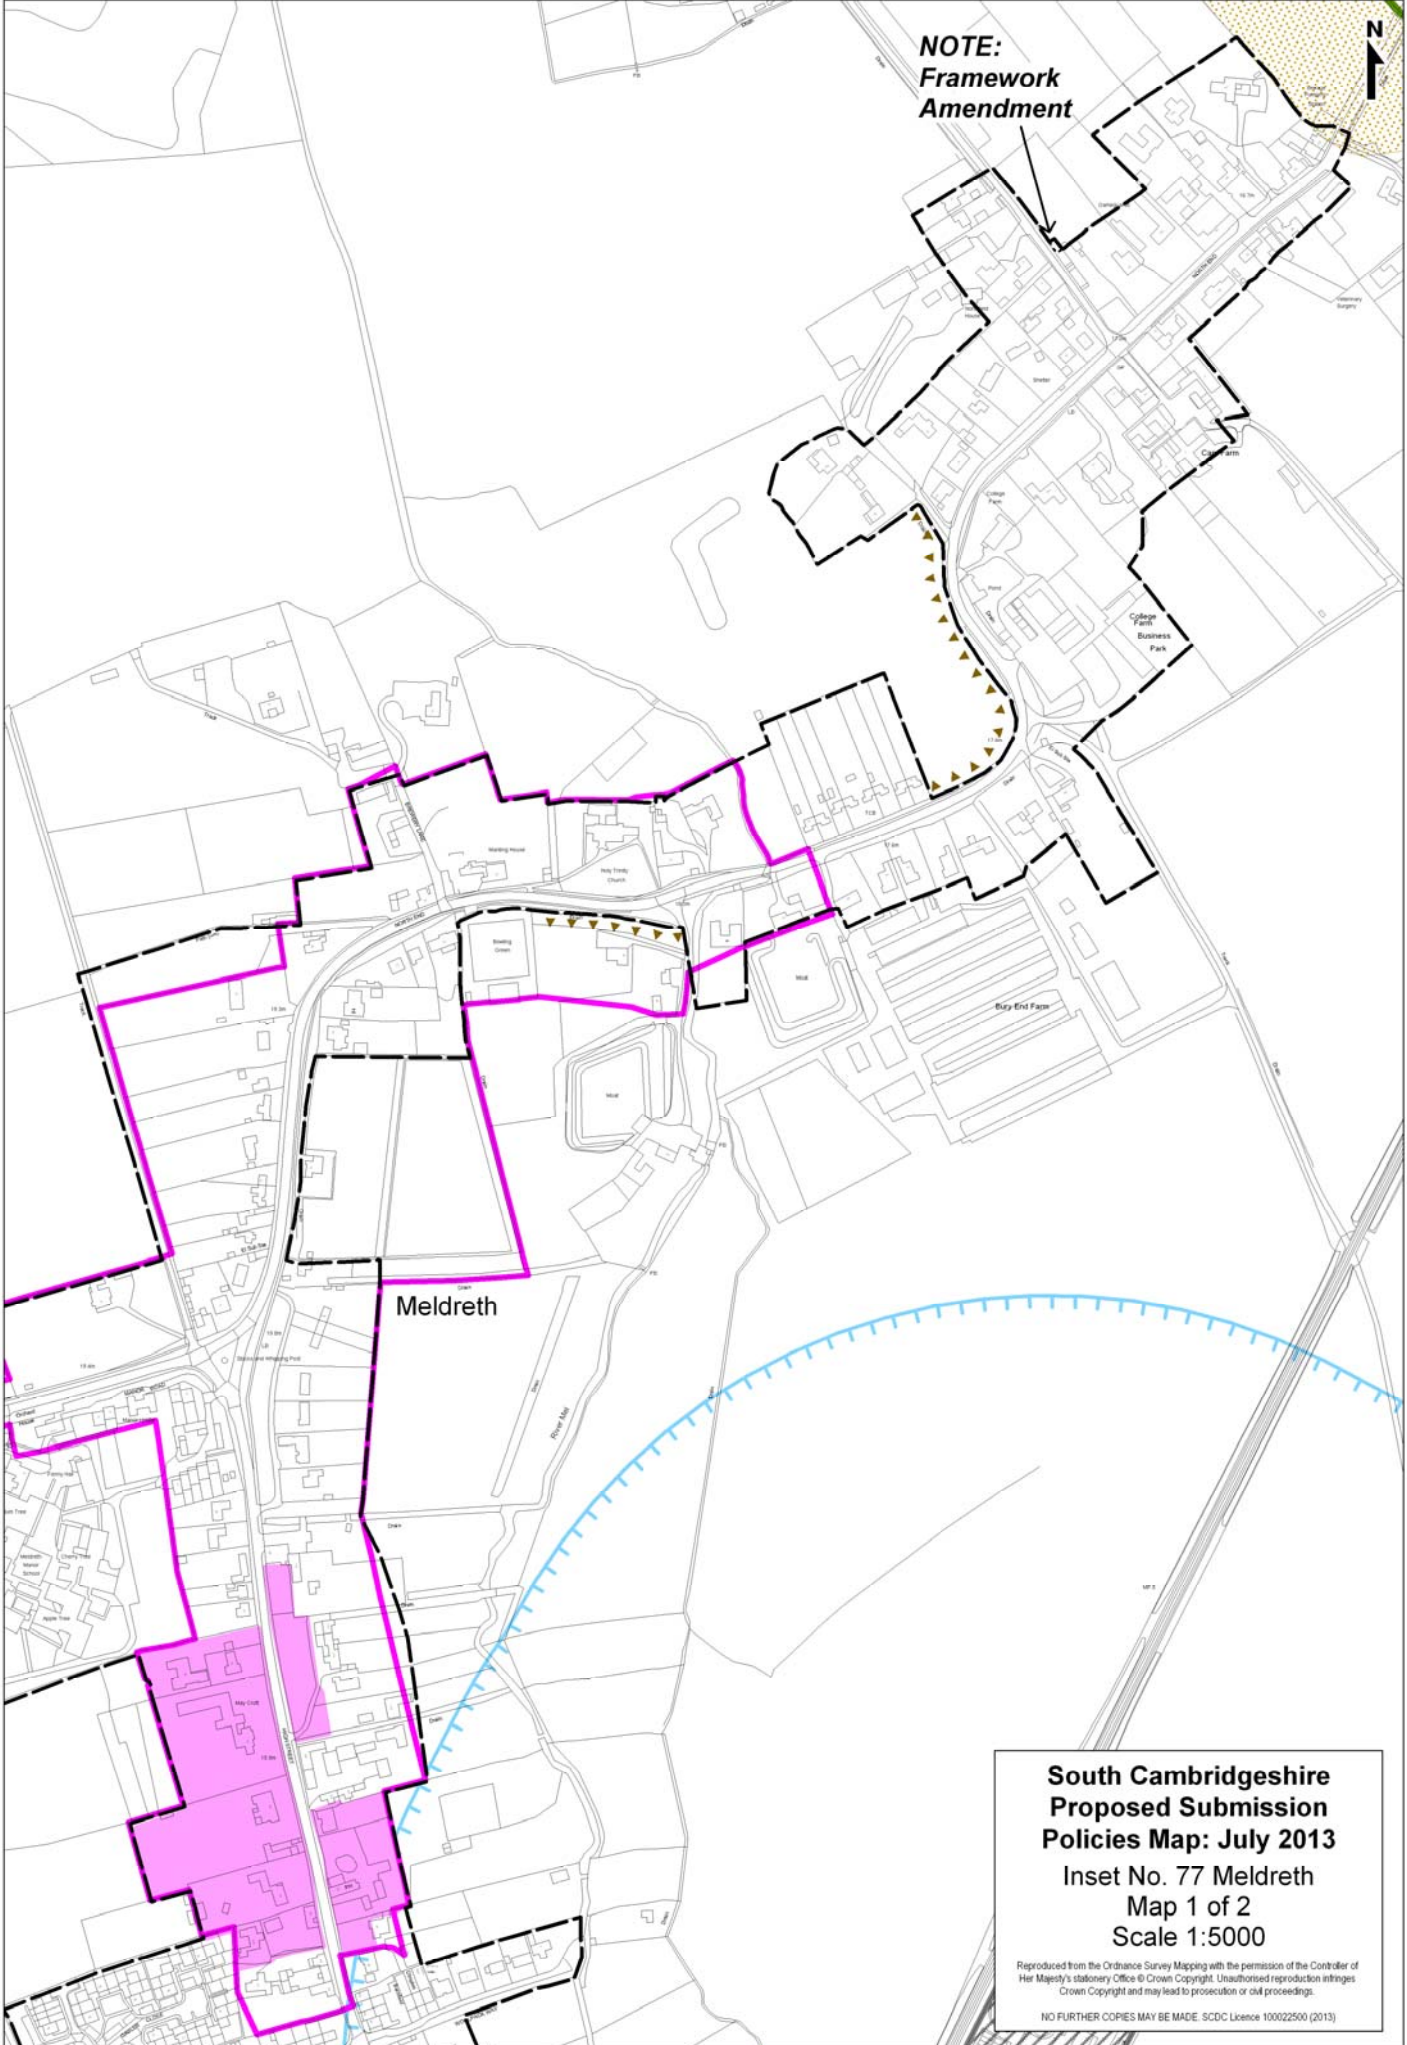

**NOTE:
Framework
Amendment**

Meldreth

**South Cambridgeshire
Proposed Submission
Policies Map: July 2013**
Inset No. 77 Meldreth
Map 1 of 2
Scale 1:5000