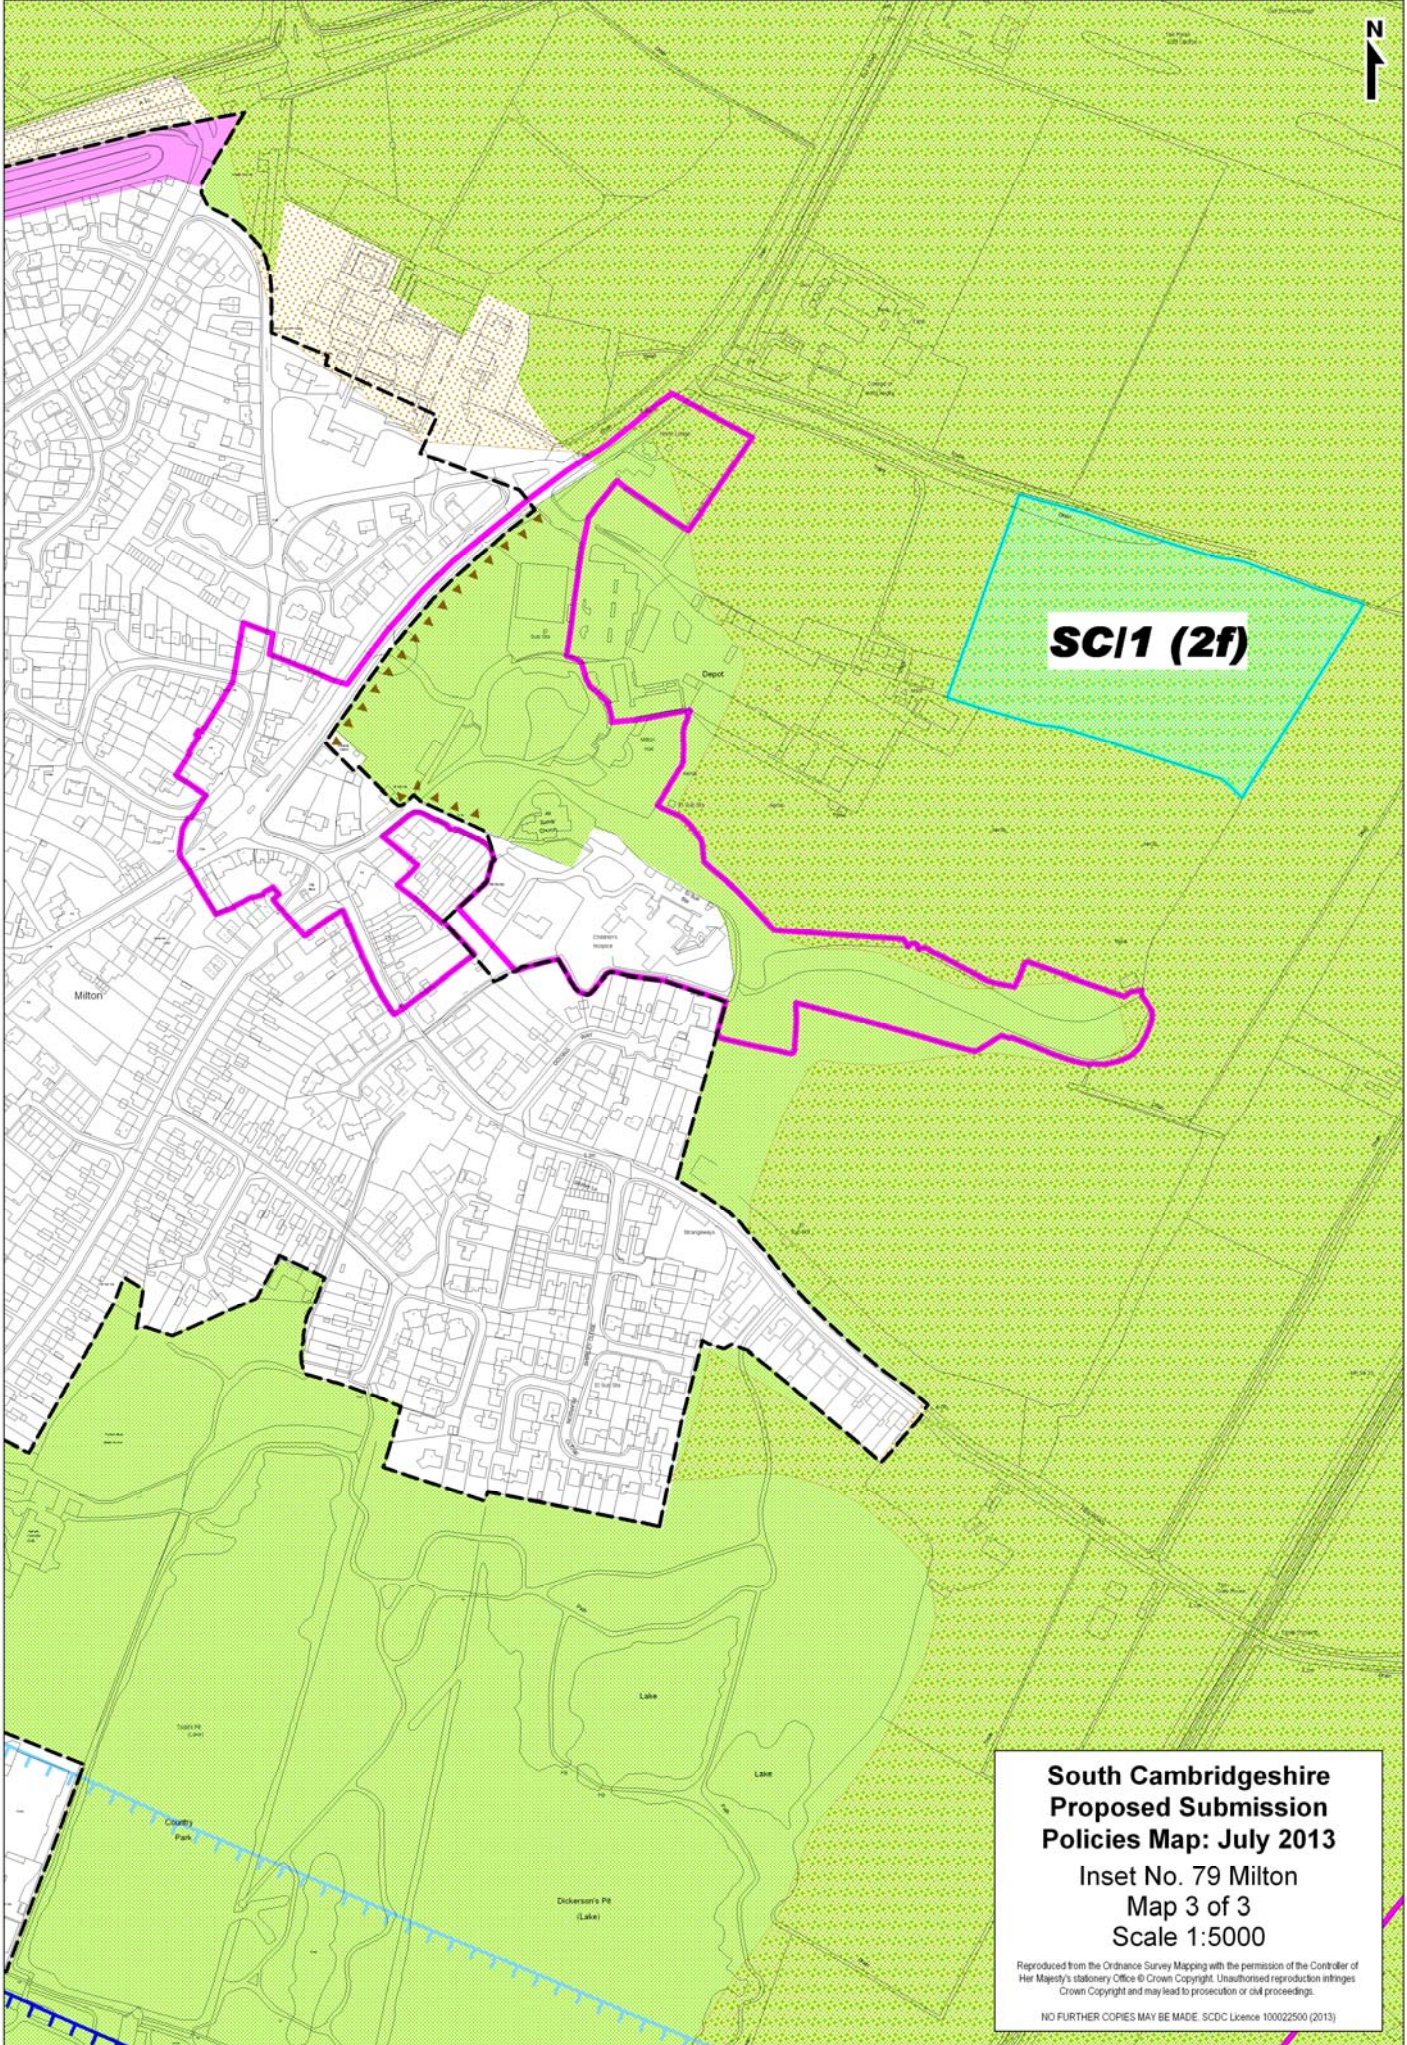

SC/1 (2f)

**South Cambridgeshire
Proposed Submission
Policies Map: July 2013**

Inset No. 79 Milton
Map 3 of 3
Scale 1:5000